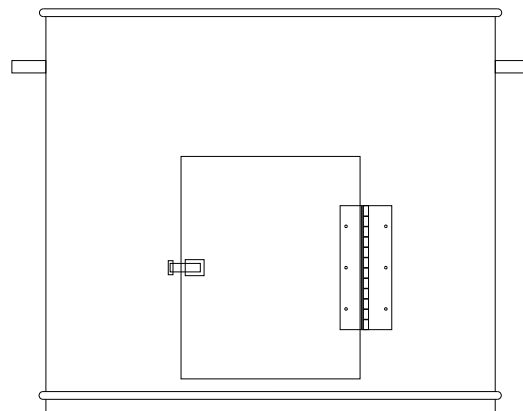

WHATS IN THE KIT

(NOTE): THE FOLLOWING
HARDWARE IS FOR
WEBER ONE TOUCH SILVER ONLY

SMOKER BODY (1)