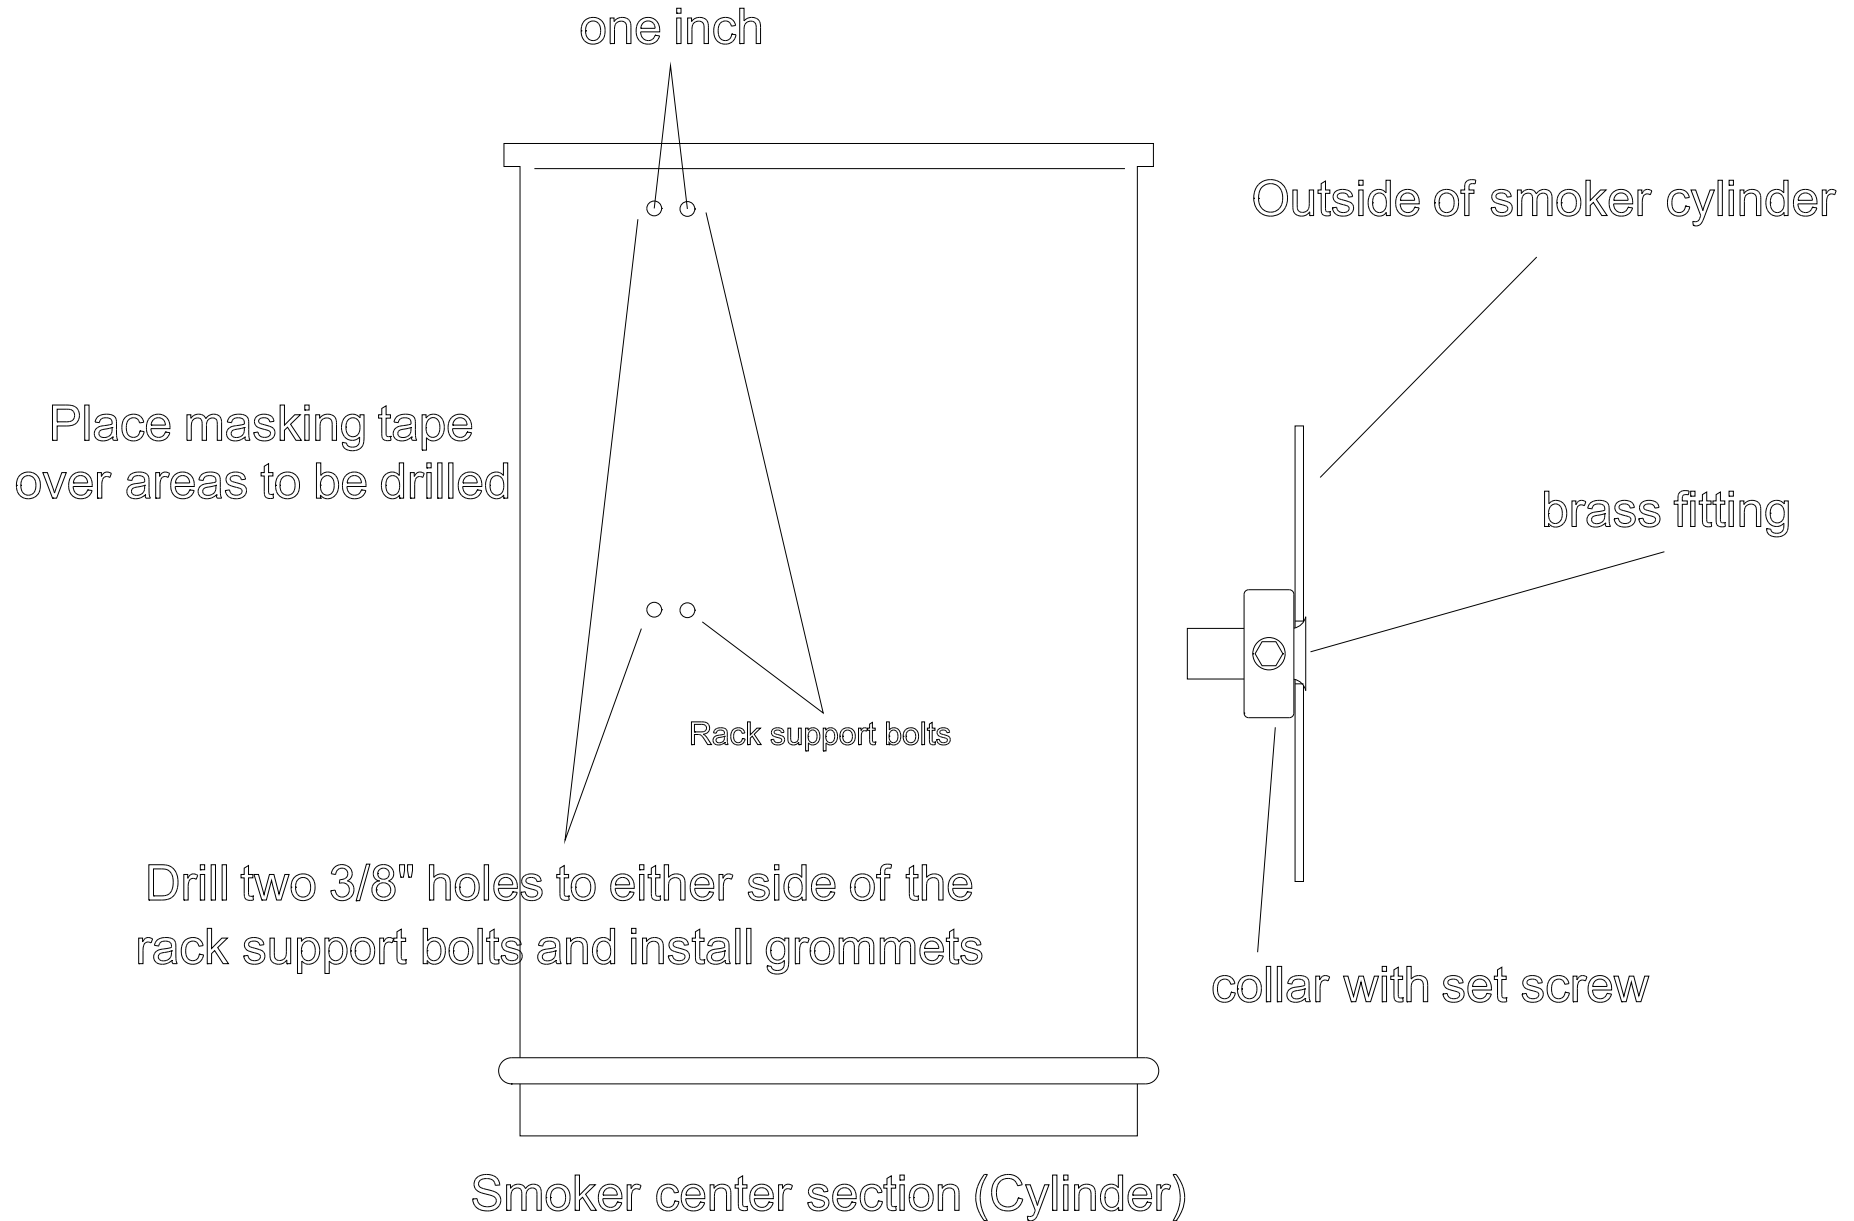

3/8" grommet instalation instructions

For 1/4" grommets replace rack support bolts with grommets